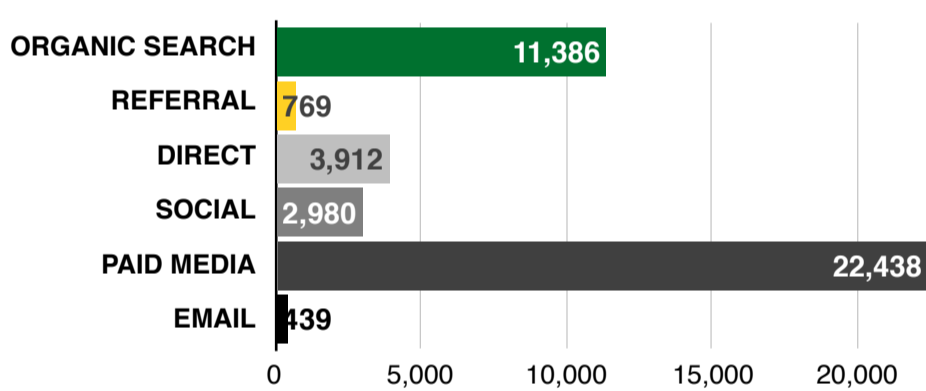

VISITS	USERS	PAGES/VISIT	VISIT DURATION (SECONDS)
41,996	31,965	1.35	83

SITE TRAFFIC (VISITS)

CLICKS TO VERMEER.COM

TRAFFIC BY CHANNEL

DEVICE PREFERENCE

ANNUAL CHANNEL PERFORMANCE (VISITS)

TOP CONTENT (PAGEVIEWS)