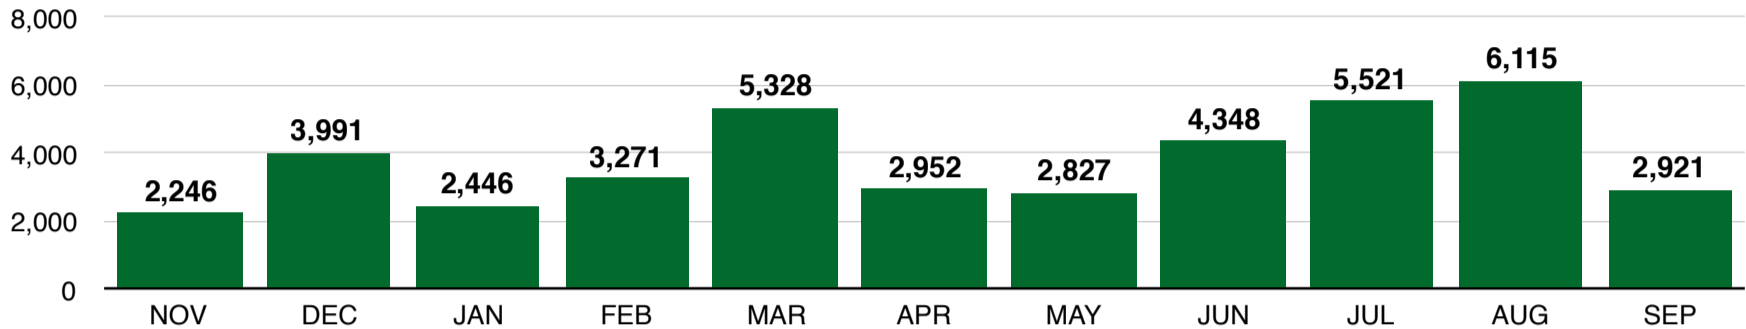

VISITS	USERS	PAGES/VISIT	VISIT DURATION (SECONDS)
41,996	31,965	1.35	83

SITE TRAFFIC (VISITS)

CLICKS TO VERMEER.COM

TRAFFIC BY CHANNEL

DEVICE PREFERENCE

ANNUAL CHANNEL PERFORMANCE (VISITS)

TOP CONTENT (PAGEVIEWS)