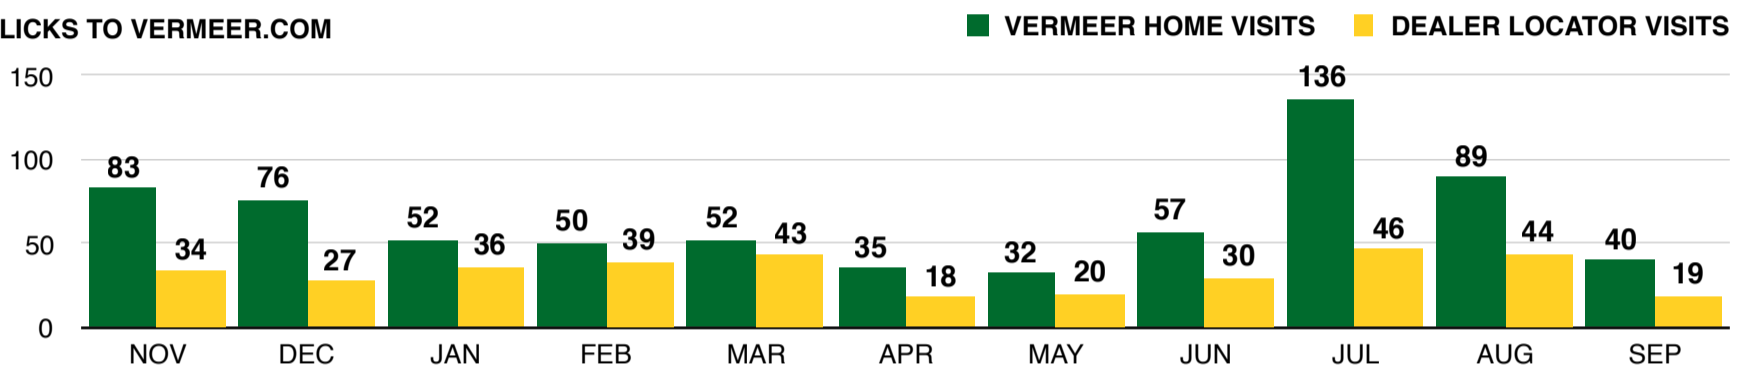

VISITS	USERS	PAGES/VISIT	VISIT DURATION (SECONDS)
41,996	31,965	1.35	83

SITE TRAFFIC (VISITS)

CLICKS TO VERMEER.COM

TRAFFIC BY CHANNEL

DEVICE PREFERENCE

ANNUAL CHANNEL PERFORMANCE (VISITS)

TOP CONTENT (PAGEVIEWS)