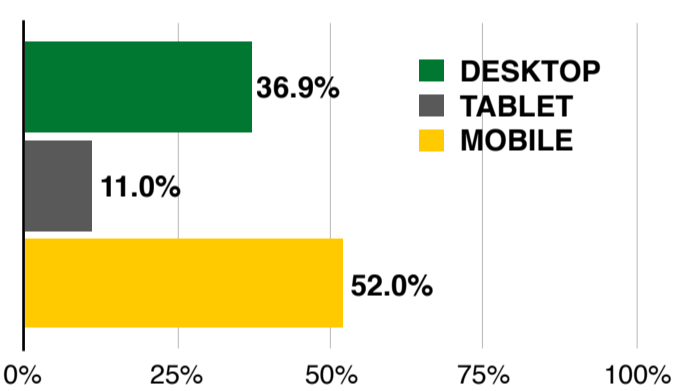

VISITS	USERS	PAGES/VISIT	VISIT DURATION (SECONDS)
41,996	31,965	1.35	83

SITE TRAFFIC (VISITS)

CLICKS TO VERMEER.COM

TRAFFIC BY CHANNEL

DEVICE PREFERENCE

ANNUAL CHANNEL PERFORMANCE (VISITS)

TOP CONTENT (PAGEVIEWS)