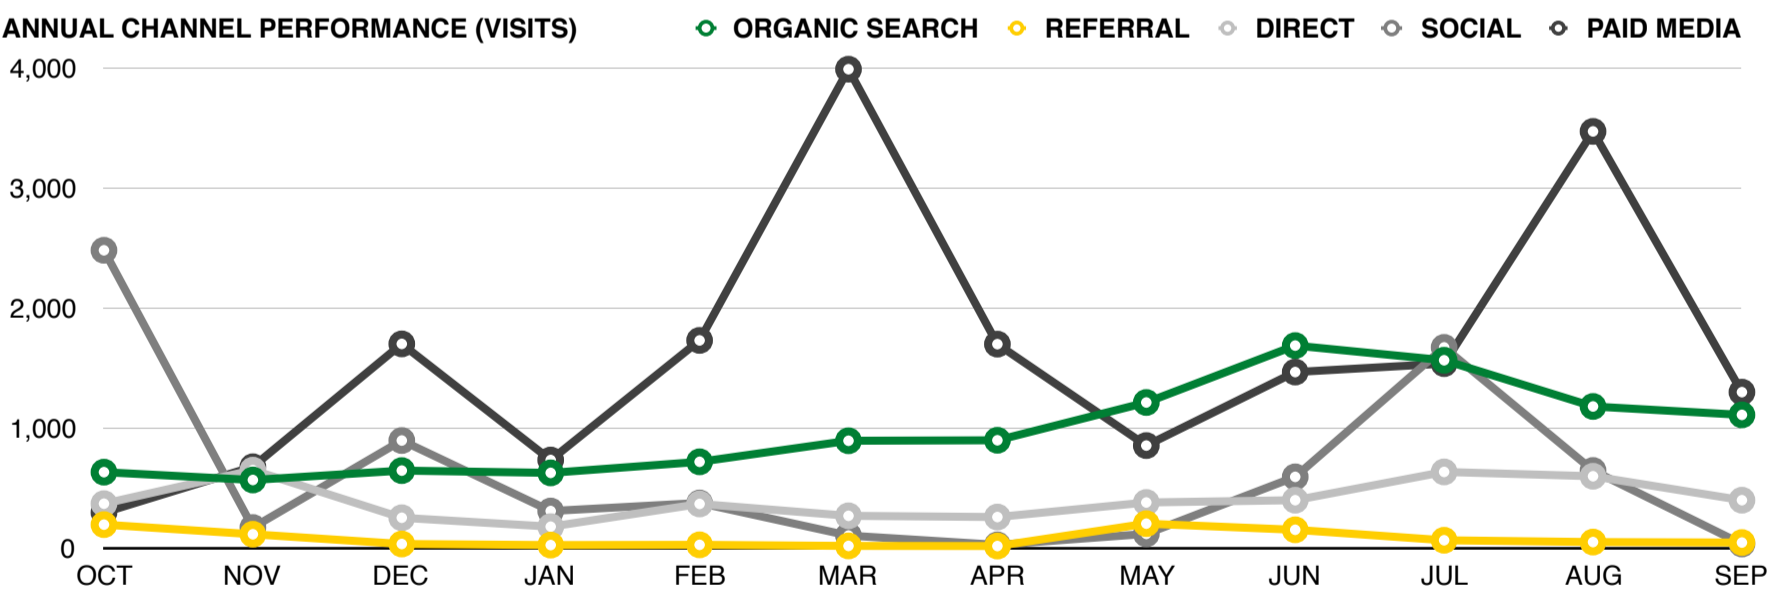

VISITS	USERS	PAGES/VISIT	VISIT DURATION (SECONDS)
41,996	31,965	1.35	83

SITE TRAFFIC (VISITS)

CLICKS TO VERMEER.COM

TRAFFIC BY CHANNEL

DEVICE PREFERENCE

ANNUAL CHANNEL PERFORMANCE (VISITS)

TOP CONTENT (PAGEVIEWS)